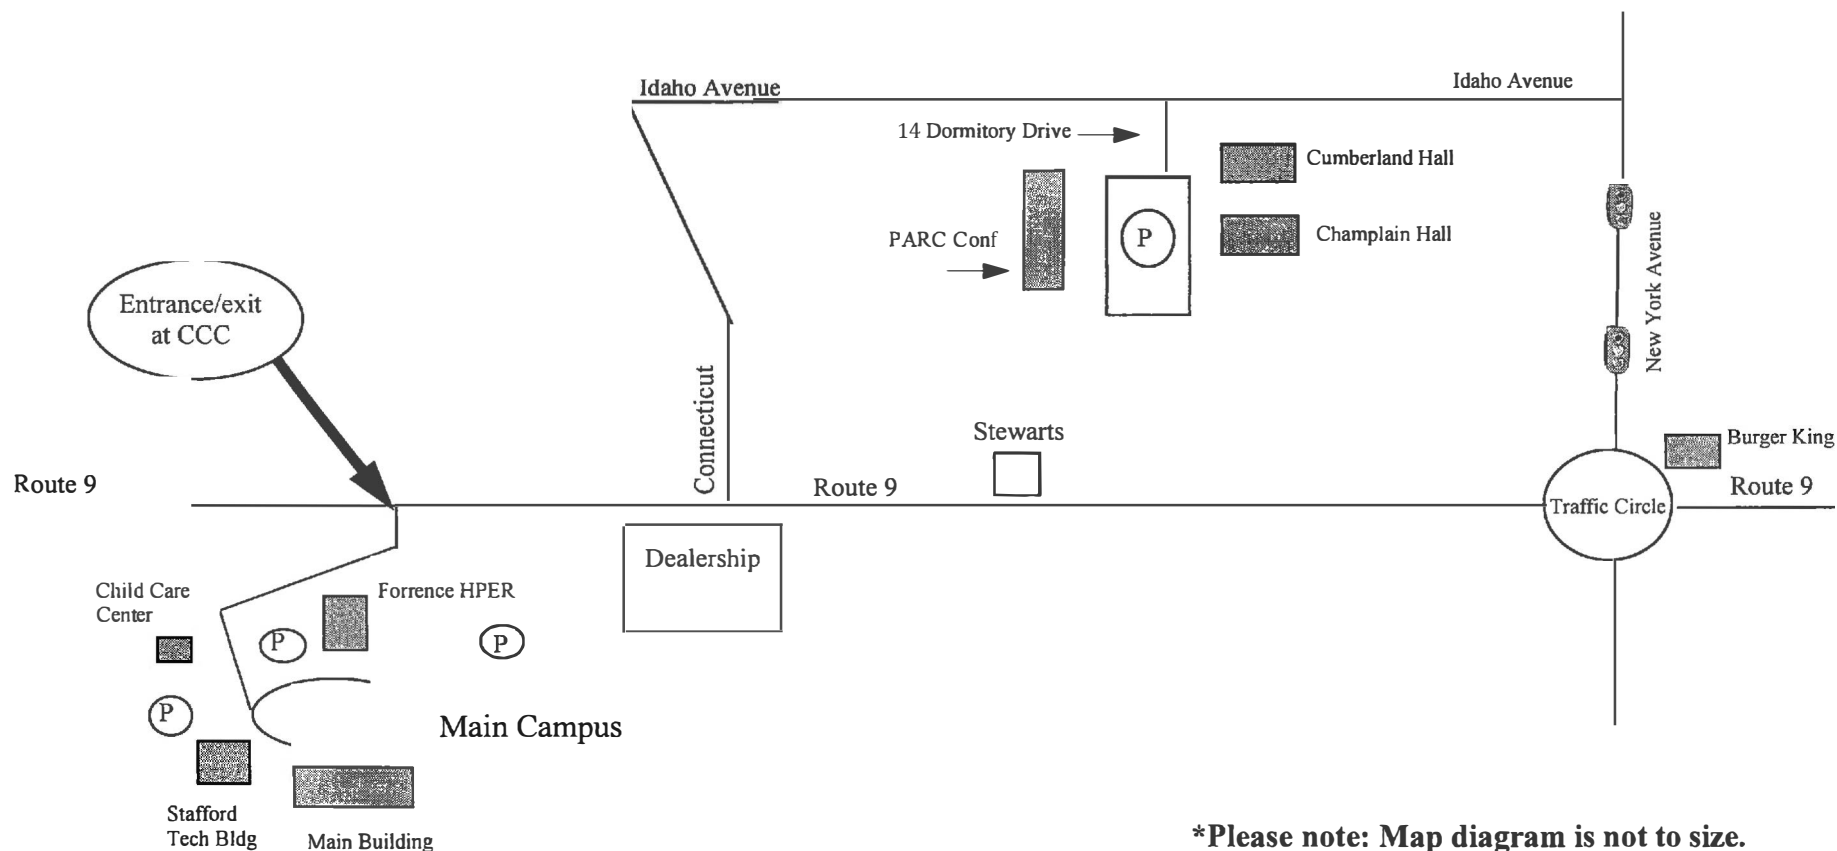

DIRECTIONS TO CLINTON COMMUNITY COLLEGE RESIDENCE HALLS and PARC CONFERENCE FACILITY*

***Please note: Map diagram is not to size.**

Nearby Businesses:

- | | |
|----------------------------------|--------------------------------|
| Key Bank | Premier Tanning & Dance Center |
| Kinney Drug Store | Napa Auto Parts |
| Eckerd Drug Store | Car Wash |
| Yandos Big M Grocery | Lake Shore Candy & Flowers |
| Chris' Restaurant | Dunkin Donuts |
| Burger King | Family Dollar |
| Sunoco | Pizza Hut Restaurant |
| Lake City Skate (Roller Skating) | Subway Restaurant |
| Lake City Stars (Ice Arena) | |

How to get to CCC's Residence Hall complex from the main campus:

- Take Route 9 north to Burger King at Skyway Plaza
- Take Traffic circle west to New York Avenue
- Go past 2 red flashing lights
- Turn left onto Idaho Avenue
- Take first left onto Dormitory Drive
- OR**
- From the College take Route 9 north to Garrand's Toyota
- Take a left on Connecticut
- Turn right onto Idaho Avenue
- Take a right onto Dormitory Drive